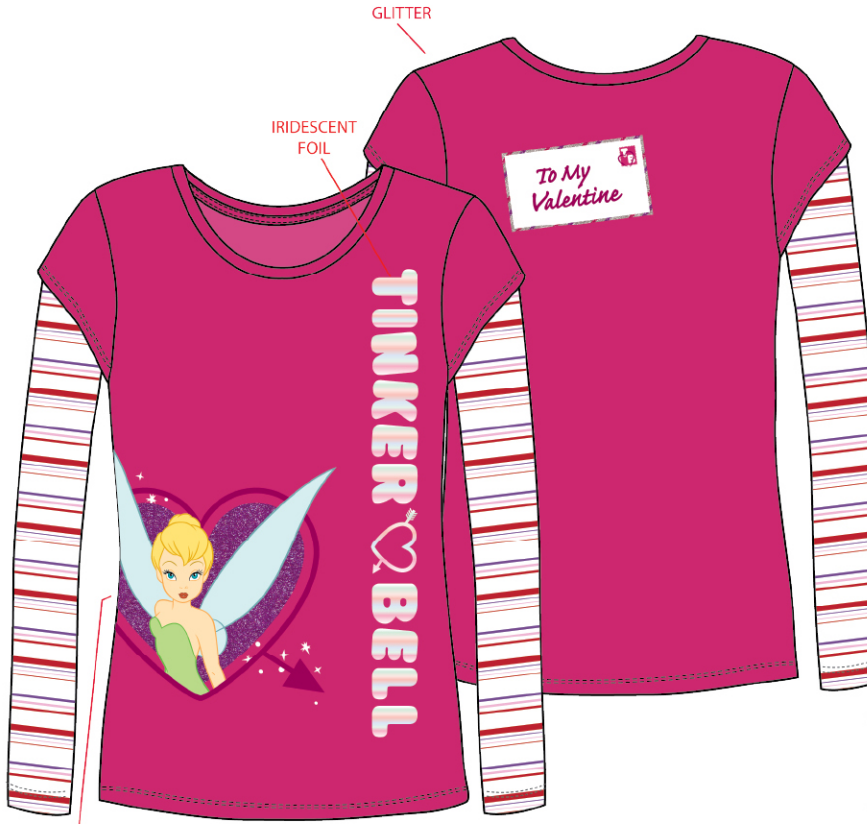

CM LOVE IS SWEET
PANT-HOT PINK

PINK PANTHER XOXO
STACK PANT-BLACK

CG HEART KITE
TOSS PANT-HEATHER GRAY

CUSTOM LAYOUTS/ WALMART/ S1 2011/ VALENTINES SETS

Manufacturer of
Men's, Women's
& Children's
Apparel

SWEET AS HONEY
MINI SCOOP 2FER TEE-BLACK

LOVE MINNIE
MINI SCOOP 2FER TEE-PINK

TINK LOVE LETTER
MINI SCOOP 2FER TEE- HOT PINK

TRUE LOVE
MINI SCOOP 2FER TEE-HEATHER

HONEY POT
PANT-HOT PINK

LOVE MINNIE
TOSS PANT-WHITE