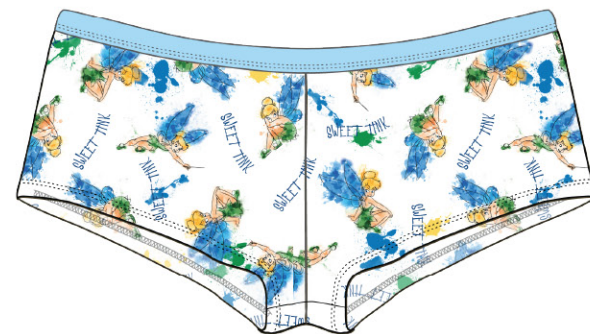

MARIO JUMP FOR JOY!
 KNIT PANT

CUSTOM LAYOUTS/ WALMART/ S1 2011/ WORD UP

BRUSH UP!

WALMART S1 2011

95/5 cotton spandex boy leg

SWEET TINK SPOT
BOY LEG - LT. BLUE

MICKEY HEAD PAINTS SPOT
BOY LEG - YELLOW

PANTHER PAINTS SPOT
BOY LEG - BLACK

ALL GROUCH SPOT
BOY LEG - HEATHER GREY

THREE SWEET TINKS TOSS
BOY LEG - WHITE

MICKEY DRIPS
BOY LEG - BLACK

I THINK IN PINK TOSS
BOY LEG - PINK

ALL GROUCH HEAD TOSS
BOY LEG - BLUE

COLORIFIC

WALMART S1 2011
95/5 cotton /spandex low-rise boy brief