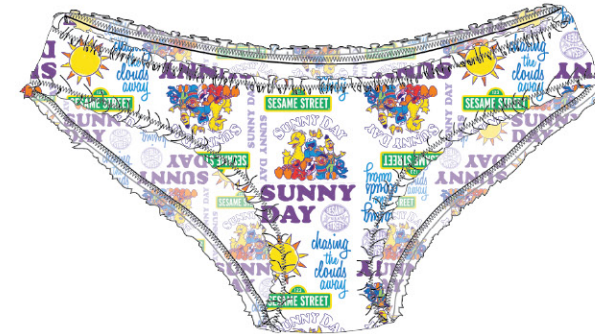

PP COOL CAT
RUFFLE EDGE BIKINI - PINK

WILD FOR LIFE REPEAT
RUFFLE EDGE BIKINI - BLUE

SWEET AND SEXY TINK REPEAT
RUFFLE EDGE BIKINI - PINK

LIFE IS SWEET REPEAT
RUFFLE EDGE BIKINI - PINK

SUNNY DAY
RUFFLE EDGE BIKINI - WHITE

PP COOL CAT REPEAT
RUFFLE EDGE BIKINI - BLACK

GROVER GOOGLY EYES FACE
HIPSTER

ELMO GOOGLY EYES FACE
HIPSTER

GROUCH GOOGLY EYES FACE
HIPSTER

BIG BIRD GOOGLY EYES FACE
HIPSTER

COOKIE MONSTER GOOGLY EYES FACE
HIPSTER